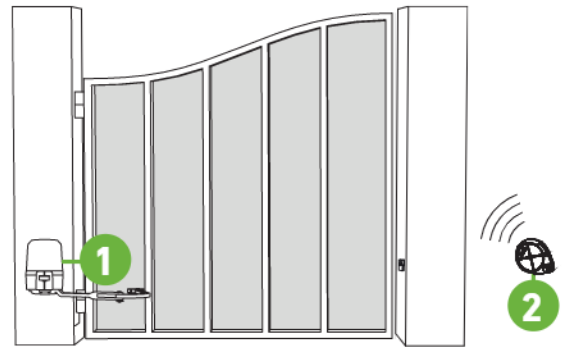

Swing A 200

ARTICULATED ARM MAINS VOLTAGE SINGLE KIT - MGASK

SUITABLE FOR SINGLE SWING GATES UP TO 2.5 METRES

RESIDENTIAL SWING GATE OPENER

Start with smart. Compatible with myQ²

Additional purchase of The Outdoor Protector System and myQ Gateway is required

FOR SWING GATES

- Monitor and control your gate away from home through the myQ App.
- Peace of mind knowing if gate is open or closed anywhere and any time.
- Receive real time alerts and notifications so you know when the gate is opened or closed by loved ones.
- Pre-set times to automatically close your gate at any time.
- See history records of your gate open and close periods.
- Protect your loved ones and belongings with The Outdoor Protector System (Safety IR Beams).
- Compatible myQ App available for smart devices including Apple Watch.

APP AVAILABLE ON:

TYPICAL INSTALLATION - SINGLE SWING GATES

1. Gate Opener (MGA)
2. Remote Control (E970M)

Maximum Gate Width & Weights:

- 200kg for 1.5m gate
- 150kg for 2m gate
- 100kg for 2.5m gate

SECURITY